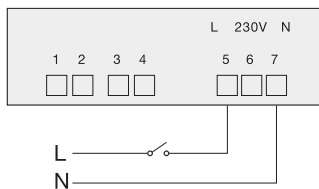

Placca Tecnoswitch già inclusa

50-60 Hz - 230 Vac

High brightness RGB led lamp night lamp
Low energy consumption
Reduced heat emission
RGB colours
Easy setup in local wi-fi with APP

Tecnoswitch plate already included

54

CODICE	POTENZA	NUMERO LED	FLUSSO LUMINOSO	COLORE	PESO
CODE	POWER	LED NUMBER	LUMINOUS FLUX	COLOUR	WEIGHT
	W	n	lm		gr
LA204RG	5	4	15	RGB	245