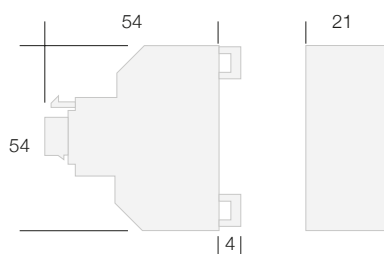

KS001SP

Illuminance: 0-6 lumen adjustable
ON-OFF by external switch

CODICE	POTENZA	COLORE LED	FLUSSO LUMINOSO	NUMERO LED	ATTACCO	SOGLIA INTERVENTO	PESO	NOTE
CODE	POWER	LED COLOUR	LUMINOUS FLUX	LED NUMBER	MOUNT	INTERVENTION THRESHOLD	WEIGHT	NOTE
	W		lm			Lux	gr	
KS001CT	0,5	bianco naturale / natural white	0 - 2	1	Keystone	50-100	36	con sensore crepuscolare
KS001SP	0,5	bianco naturale / natural white	0 - 6	1	Keystone		21	