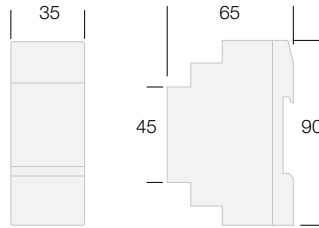

Interruttore orario digitale astronomico **Wi Fi locale**

Astronomical digital time switch local Wi Fi

Astro Smart

50-60 Hz - 110/230 Vac
Contenitore modulare in guida DIN autoestinguente VO
Uscita relè in scambio 16 A
Precisione ± 1 sec/giorno a 24° C
Cambio ora legale/solare automatico
Display digitale retroilluminato
Mantenimento dati in assenza di rete fino a 20 giorni (Supercapacitor)
Nessuna presenza di batteria, nessuna sostituzione
Facile programmazione in local Wi Fi tramite APP
Intervallo minimo di programmazione 1 min
Funzione offset: anticipo o ritardo alba e tramonto
Funzione offtime: programmi personalizzati tra alba e tramonto
Visualizzazione orario di alba e tramonto
Blocco con pin a 4 cifre
Commutazione allo zero di tensione per ridurre l'usura dei contatti

Funzione astronomica calcolo alba e tramonto con inserimento delle coordinate geografiche manualmente o tramite individuazione automatica attraverso il gps dello smartphone

50-60 Hz - 110/230 Vac
Modular case in Din rail, self-extinguishing VO
16A SPDT changeover relay's contact
Accuracy ± 1 sec/day at 24°C
Daylight saving time automatically
Backlighted digital display
Storage data up to 20 days in case of power failure (Supercapacitor)
No batteries, no substitution
Easy programming in local Wi Fi with APP
Minimum setting time 1min
Offset: function advance or delay, sunrise and sunset
Offtime function: custom programs in the sunrise and sunset interval
Data visualitation
Password 4-digit pin
Zero crossing switching to protect contact

Automatic calculation of sunrise and sunset, by means of, insertion of geographical coordinates, or by means of gps