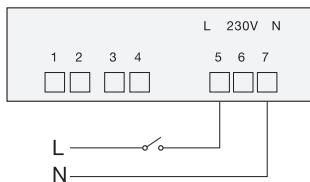

CODICE	COLORE	FREQUENZA	TENSIONE PRIMARIA	LED	LUMEN	POTENZA IN EMERGENZA	PESO
CODE	COLOR	FREQUENCY	PRIMARY VOLTAGE	LED	LUMEN	EMERGENCY MODE POWER	WEIGHT
	°K	Hz	Vac	n		W	gr
LA 208 BI	6000	50-60	220/240	8	50	1,5	200
LA 208 BN	4000	50-60	220/240	8	50	1,5	200
LA 208 BC	3000	50-60	220/240	8	50	1,5	200