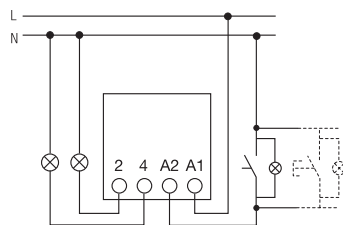

50-60 Hz - 230 Vac
 Wall fixing
 Free recessed
 Rated load 10 A / 250 V
 Max 4 illuminated push-buttons
 Max 25 illuminated push-buttons with capacitor (CO 350 RE)

1 contatto
 2 sequenze

1 contact
 2 sequences

2 contatti
 4 sequenze

2 contacts
 4 sequences

CODICE	INCANDESCENZA	ALOGENA	FLUORESCENZA	LED 230V	PULSANTI LUMINOSI COLLEGABILI	CONTATTI	PESO
CODE	INCANDESCENT	HALOGEN	FLUORESCENT	LED 230V	ILLUMINATED PUSH-BUTTONS	CONTACTS	WEIGHT
	Watt	Watt	Watt	Watt			gr
RE330IN	1000	700	350	100*	4	1 NO 10A	55
RE330CO	1000	700	350	100*	4	2 NO 10A	55
CO350RE	condensatore per modulo relé fino a 25 pulsanti collegabili						10