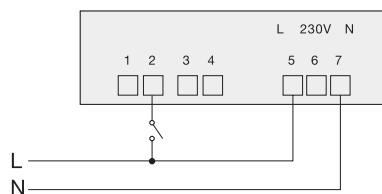

Green led for ac mains signalling

Low energy consumption

Reduced heat emission

Flash led: low battery

Tecnoswitch plate already included

CODICE	AUTONOMIA	FLUSSO LUMINOSO EMERGENZA	COLORE	FLUSSO LUMINOSO NOTTURNA	PESO
CODE	AUTONOMY	EMERGENCY LUMINOUS FLUX	COLOUR	NOCTURNAL LUMINOUS FLUX	WEIGHT
	Ore/Hours	lm	K	lm	gr
LA208EM	5	70	6000	25	285
BA007NC	batteria di ricambio AA Ni-Cd ricaricabile 700 mA / 1,2 V • AA replacement battery Ni-Cd rechargeable 700 mA / 1,2 V				