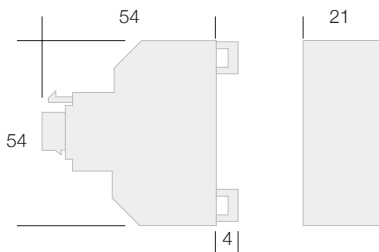

| CODICE | POTENZA | COLORE LED | FLUSSO LUMINOSO | NUMERO LED | ATTACCO | PESO |
|----------------|---------|---------------------------------|-----------------|------------|----------|--------|
| CODE | POWER | LED COLOUR | LUMINOUS FLUX | LED NUMBER | MOUNT | WEIGHT |
| | W | | lm | | | gr |
| KS001NT | 0,5 | bianco naturale / natural white | 0 - 6 | 1 | Keystone | 22 |