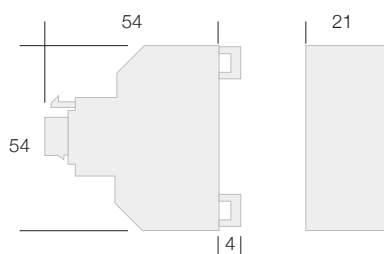

KS001SP

Illuminance: 0-6 lumen adjustable
ON-OFF by external switch

CODICE	POTENZA	COLORE LED	FLUSSO LUMINOSO	NUMERO LED	ATTACCO	SOGLIA INTERVENTO	PESO	NOTE
CODE	POWER	LED COLOUR	LUMINOUS FLUX	LED NUMBER	MOUNT	INTERVENTION THRESHOLD	WEIGHT	NOTE
	W		lm			Lux	gr	
KS001CT	0,5	bianco naturale / natural white	0 - 2	1	Keystone	50-100	36	con sensore crepuscolare
KS001SP	0,5	bianco naturale / natural white	0 - 6	1	Keystone		21	